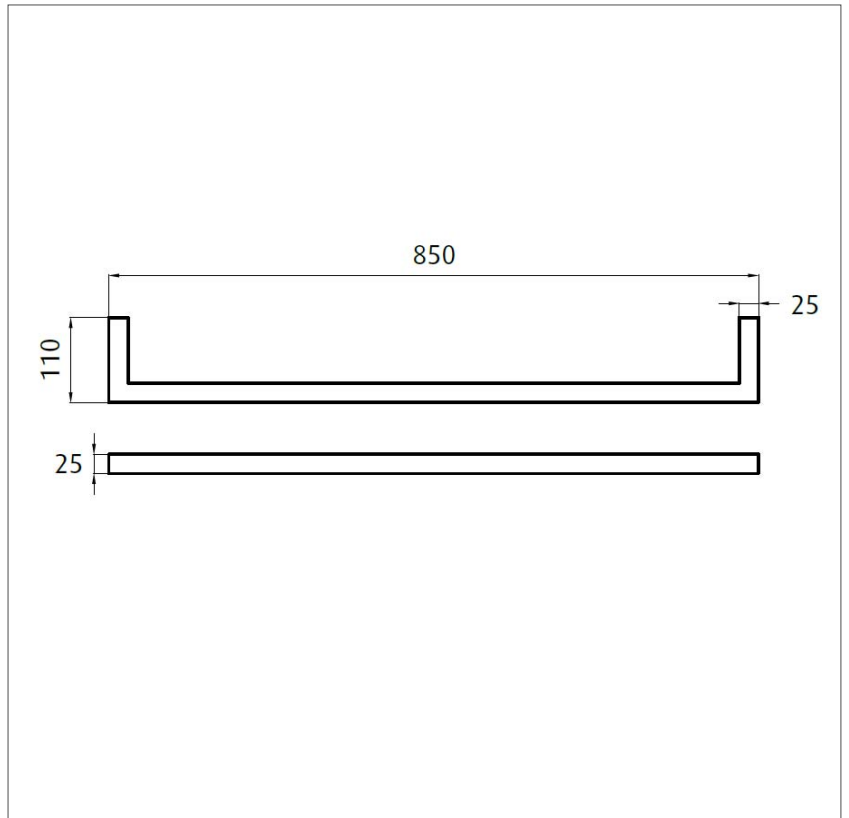

Single rail - 850mm ROUND

Product code : HLF8511R

850(w) x 25(h) x 110(d) mm

Features:

Easy to install • Unique optional installation system for added strength
Right-hand side hardwired only • 12V power design allows for installation almost
anywhere in your bathroom.

Note: Manufacturing tolerances could cause variances of ± 5 mm.

Additional Information

- 18 watts
- 12Volts, 50Hz
- This rail should be installed in a landscape direction one on top of the other